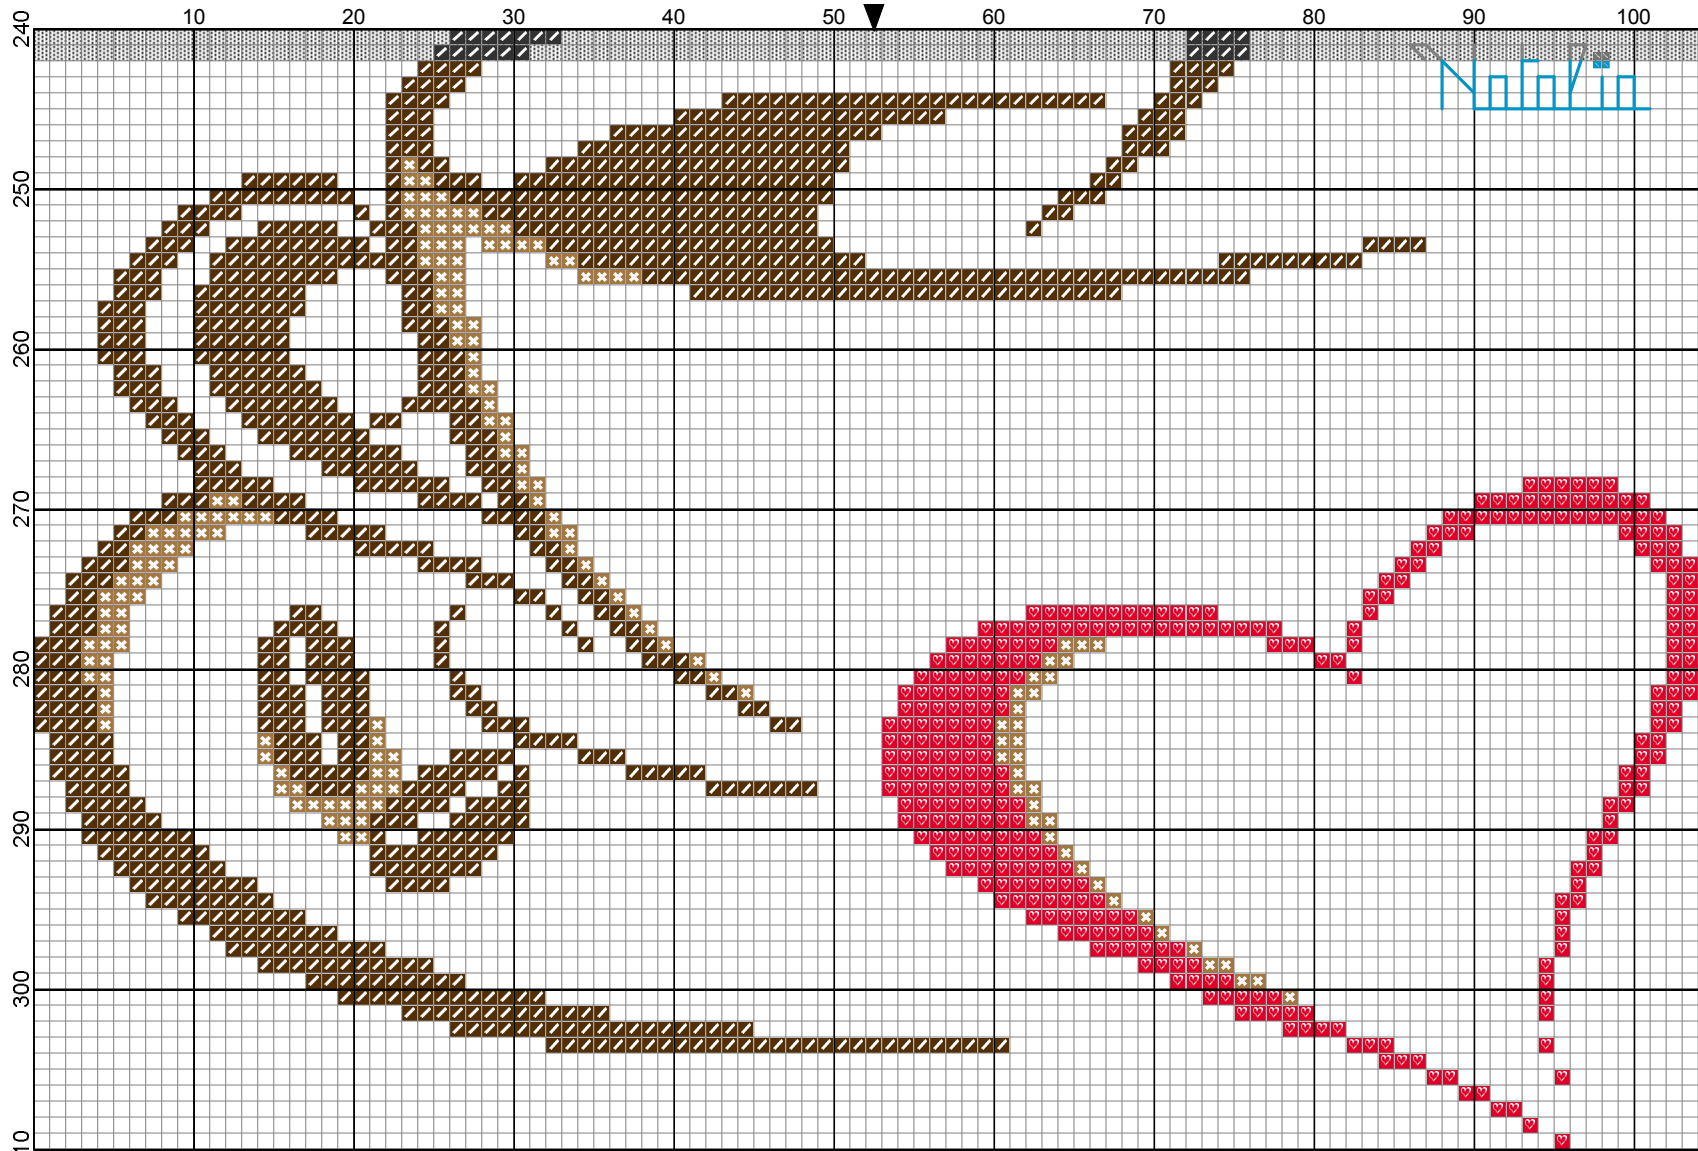

- Legend:
- DMC-666
  - DMC-3843
  - DMC-435
  - DMC-898
- Backstitches:
- DMC-3843

Natalia

non.solo.puntocroce.di.natalia@gmail.com, Licensed to: DMC Pattern Pieces

non.solo.puntocroce.di.natalia@gmail.com, Licensed to:

DMC Pattern Pieces

non.solo.puntocroce.di.natalia@gmail.com, Licensed to:

DMC Pattern Pieces