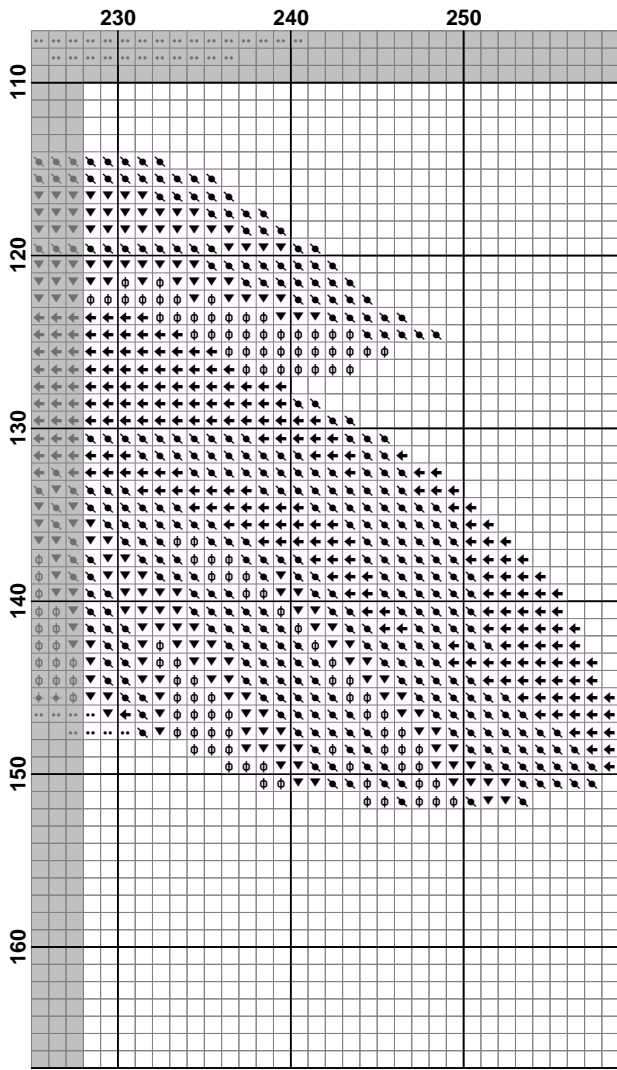

	80	90	100	110	120	130	140	150
110	+	+	+	+	+	+	+	+
120	+	+	+	+	+	+	+	+
130	+	+	+	+	+	+	+	+
140	+	+	+	+	+	+	+	+
150	+	+	+	+	+	+	+	+
160	+	+	+	+	+	+	+	+

	150	160	170	180	190	200	210	220
110	+	+	+	+	+	+	+	+
120	+	+	+	+	+	+	+	+
130	+	+	+	+	+	+	+	+
140	+	+	+	+	+	+	+	+
150	+	+	+	+	+	+	+	+
160	+	+	+	+	+	+	+	+

Fabric: Aida 14, .
 259w X 167h Stitches
Size: 14 Count, 46.99w X 30.30h cm

Floss Used for Full Stitches:

Symbol	Strands	Type	Number	Color
	2	DMC	165	Moss Green-VY LT
	2	DMC	223	Shell Pink-LT
	2	DMC	224	Shell Pink-VY LT
	2	DMC	225	Shell Pink-UL VY LT
	2	DMC	304	Christmas Red-MD
	2	DMC	307	Lemon
	2	DMC	310	Black
	2	DMC	321	Christmas Red
	2	DMC	349	Coral-DK
	2	DMC	444	Lemon-DK
	2	DMC	445	Lemon-LT
	2	DMC	470	Avocado Green-LT
	2	DMC	498	Christmas Red-DK
	2	DMC	606	Bright Orange-Red
	2	DMC	666	Christmas Red-BRT
	2	DMC	741	Tangerine-MD
	2	DMC	742	Tangerine-LT
	2	DMC	743	Yellow-MD
	2	DMC	744	Yellow-Pale
	2	DMC	745	Yellow-LT Pale
	2	DMC	815	Garnet-MD
	2	DMC	817	Coral Red-VY DK
	2	DMC	890	Pistachio Green-UL DK
	2	DMC	900	Burnt Orange-DK
	2	DMC	904	Parrot Green-VY DK
	2	DMC	905	Parrot Green-DK
	2	DMC	906	Parrot Green-MD
	2	DMC	907	Parrot Green-LT
	2	DMC	946	Burnt Orange-MD
	2	DMC	947	Burnt Orange
	2	DMC	970	Pumpkin-LT
	2	DMC	972	Canary-DK
	2	DMC	973	Canary-BRT
	2	DMC	3819	Moss Green-LT
	2	DMC	B5200	Snow White