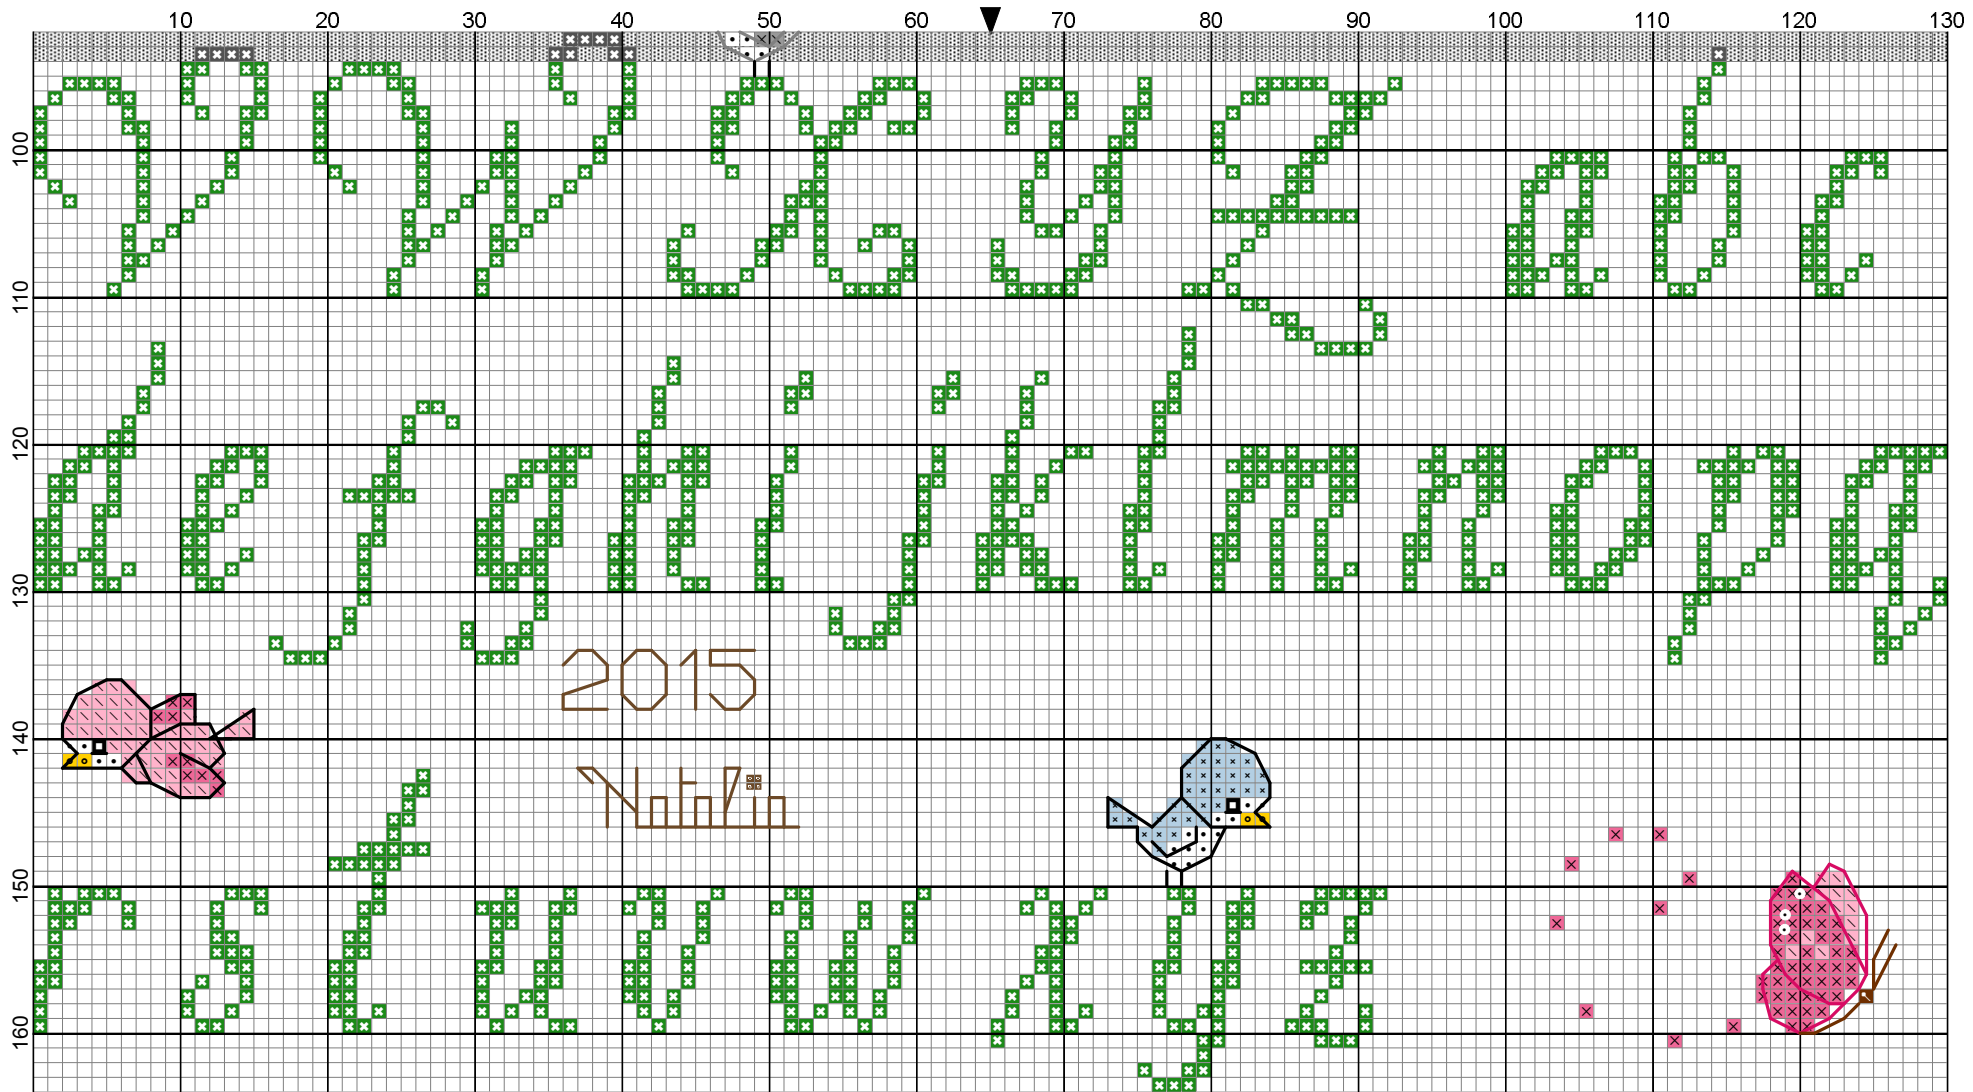

Shardee alphabet by Natalia

www.liveinternet.ru/users/nata007/, Licensed to: DMC Pattern Pieces

- Legend:
- ✠ DMC-605
 - ✠ DMC-603
 - ✠ DMC-800
 - ✠ DMC-809
 - ✠ DMC-701
 - ✠ DMC-444
 - ✠ DMC-300
 - ◻ DMC-White
 - ◻ DMC-839
 - ◻ DMC-310
- Backstitches:
- DMC-600
 - DMC-300
 - DMC-839
 - DMC-310
- French Knots:
- DMC-White