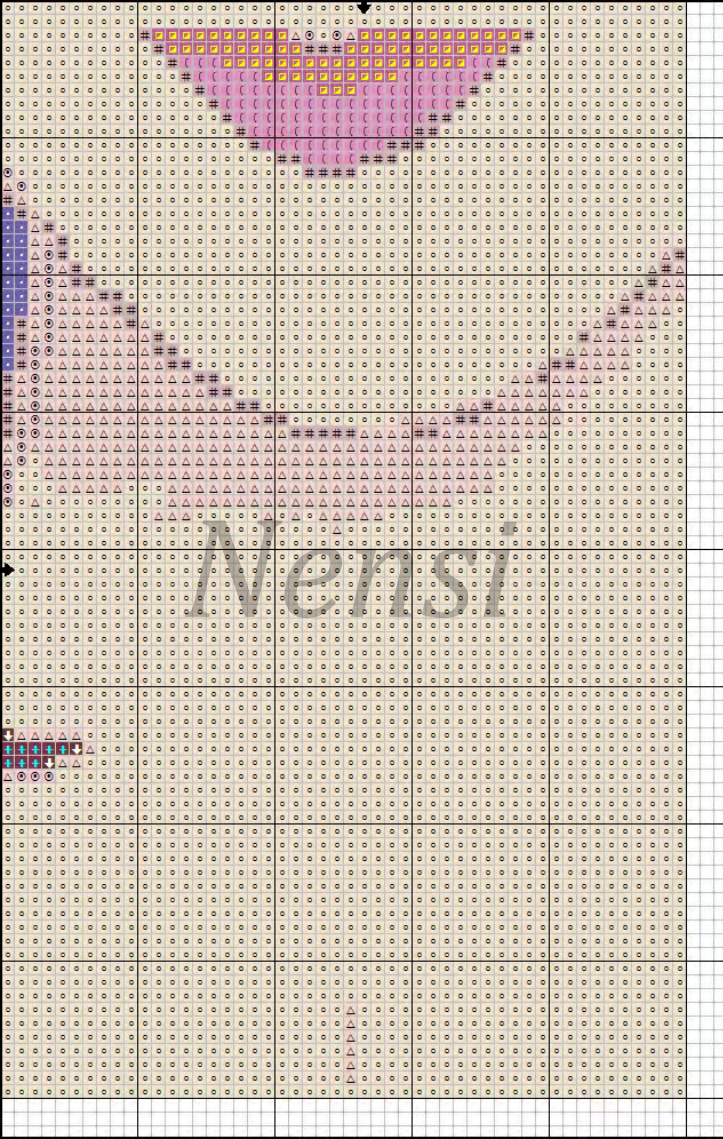

vensi

Avensi

Verzi

Aerisi

Ivensi

Ivensi

Nensi

Ivensi

Pattern Name: Female image_3
Designed By: Supenko Natalia
Copyright: Nensi
Fabric: Aida 14, White
 200w X 280h Stitches
Size(s): 14 Count, 36.29w X 50.80h cm
 16 Count, 31.75w X 44.45h cm

Floss Used for Full Stitches:

Symbol	Strands	Type	Number	Color
	3	DMC	208	Lavender-VY DK
	3	DMC	310	Black
	3	DMC	318	Steel Gray-LT
	3	DMC	333	Blue Violet-VY DK
	3	DMC	413	Pewter Gray-DK
	3	DMC	646	Beaver Gray-DK
	3	DMC	718	Plum
	3	DMC	775	Baby Blue-VY LT
	3	DMC	796	Royal Blue-DK
	3	DMC	799	Delft Blue-MD
	3	DMC	809	Delft Blue
	3	DMC	825	Blue-DK
	3	DMC	827	Blue-VY LT
	3	DMC	898	Coffee Brown-VY DK
	3	DMC	902	Garnet-VY DK
	3	DMC	915	Plum-DK
	3	DMC	924	Gray Green--VY DK
	3	DMC	927	Gray Green-LT
	3	DMC	948	Peach-VY LT
	3	DMC	959	Sea Green-MD
	3	DMC	963	Dusty Rose-UL VY LT
	3	DMC	3607	Plum-LT
	3	DMC	3608	Plum-VY LT
	3	DMC	3609	Plum-UL LT
	3	DMC	3713	Salmon-VY LT
	3	DMC	3727	Antique Mauve-LT
	3	DMC	3815	Celadon Green-DK
	3	DMC	3848	Teal Green-MD