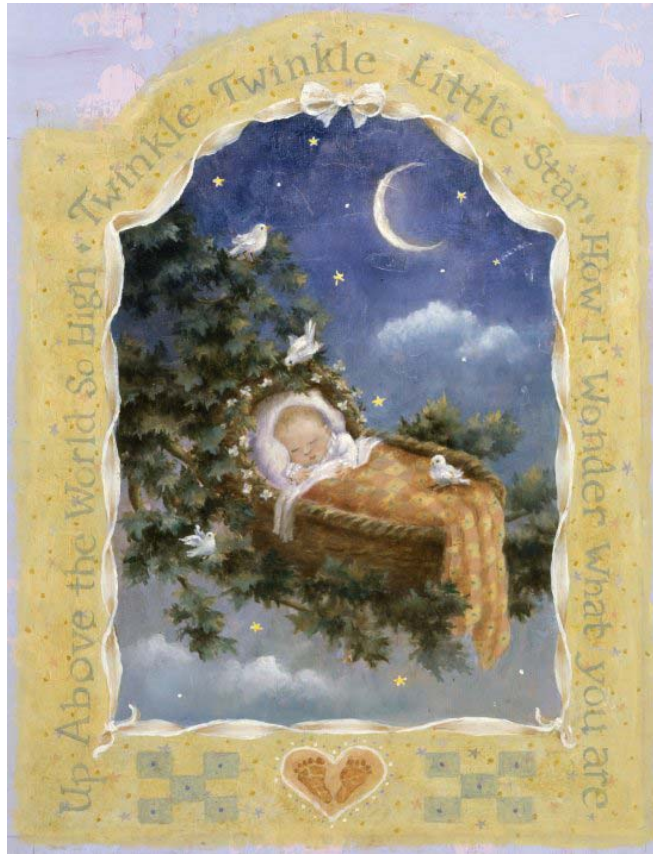

Heaven and Earth Designs

Baby In Bassinet

Chart No: HAENF852

By Michele Sayetta

Artwork by Nancy Faulkner

Finished Design Size 450W by 585H (18 WX 23 1/3 H inches on 25ct fabric)

Heaven and Earth Designs

425 9th Street SW