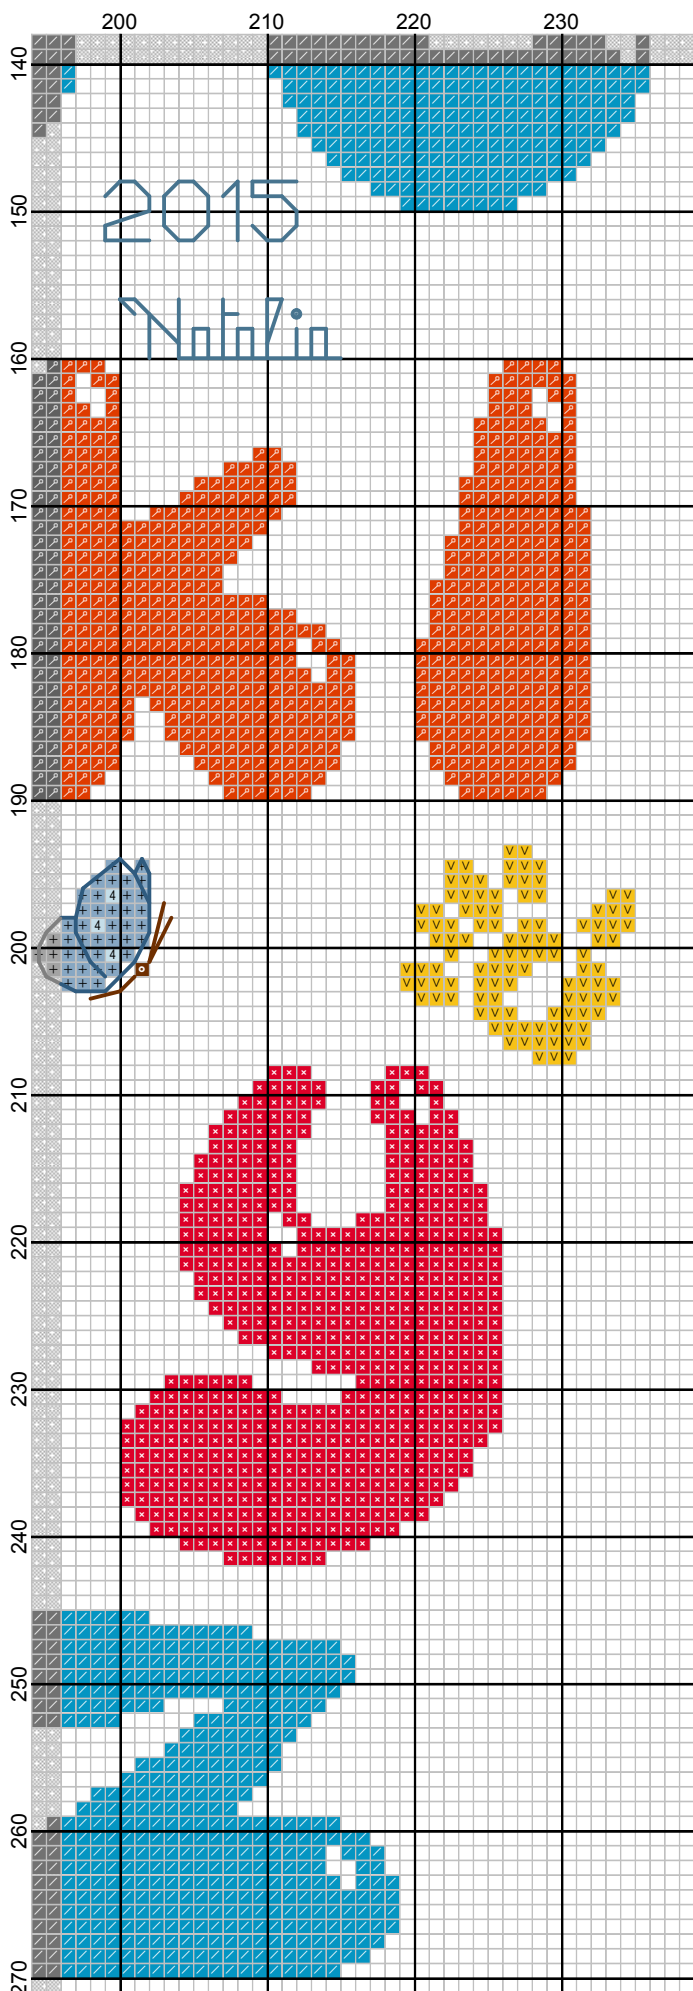

Legend:

-  DMC-553
-  DMC-666
-  DMC-3843
-  DMC-601
-  DMC-799
-  DMC-900
-  DMC-603
-  DMC-605
-  DMC-300
-  DMC-White
-  DMC-3841
-  DMC-3755
-  DMC-310
-  DMC-444
-  DMC-704
-  DMC-703
-  DMC-798
-  DMC-3801
-  DMC-701
-  DMC-972

CrystalJ.

www.liveinternet.ru/users/nata007/, Licensed to: ...

Gretoon h 30

Author: Natalia
Company: Creazioni Natalia
Copyright: www.liveinternet.ru/users/nata007/
Website: www.creazioni-natalia-2.blogspot.it/
Grid Size: 239W x 271H
Design Area: 17,07" x 19,36" (239 x 271 stitches)

Legend:

	[2] DMC-553	ANC-98	violet		[2] DMC-3755	ANC-140	baby blue
	[2] DMC-666	ANC-46	christmas red - br		[2] DMC-310	ANC-403	black
	[2] DMC-3843	ANC-1089	electric blue		[2] DMC-444	ANC-297	lemon - dk
	[2] DMC-601	ANC-77	cranberry - dk		[2] DMC-704	ANC-255	chartreuse - br
	[2] DMC-799	ANC-145	delft blue - md		[2] DMC-703	ANC-225	chartreuse
	[2] DMC-900	ANC-326	burnt orange - dk		[2] DMC-798	ANC-147	delft blue - dk
	[2] DMC-603	ANC-52	cranberry		[2] DMC-3801	ANC-1098	christmas red - lt
	[2] DMC-605	ANC-74	cranberry - vy lt		[2] DMC-701	ANC-245	christmas green - lt
	[2] DMC-300	ANC-352	mahogany - vy dk		[2] DMC-972	ANC-303	canary - dp
	[2] DMC-White	ANC-1	white		[2] DMC-931	ANC-779	antique blue - md
	[2] DMC-3841	ANC-9159	pale baby blue				

Backstitch Lines:

	DMC-300 mahogany - vy dk		DMC-312 navy blue - lt		DMC-931 antique blue - md
	DMC-600 cranberry - vy dk		DMC-310 black		

French Knots:

	DMC-White white		DMC-931 antique blue - md
--	-----------------	--	---------------------------