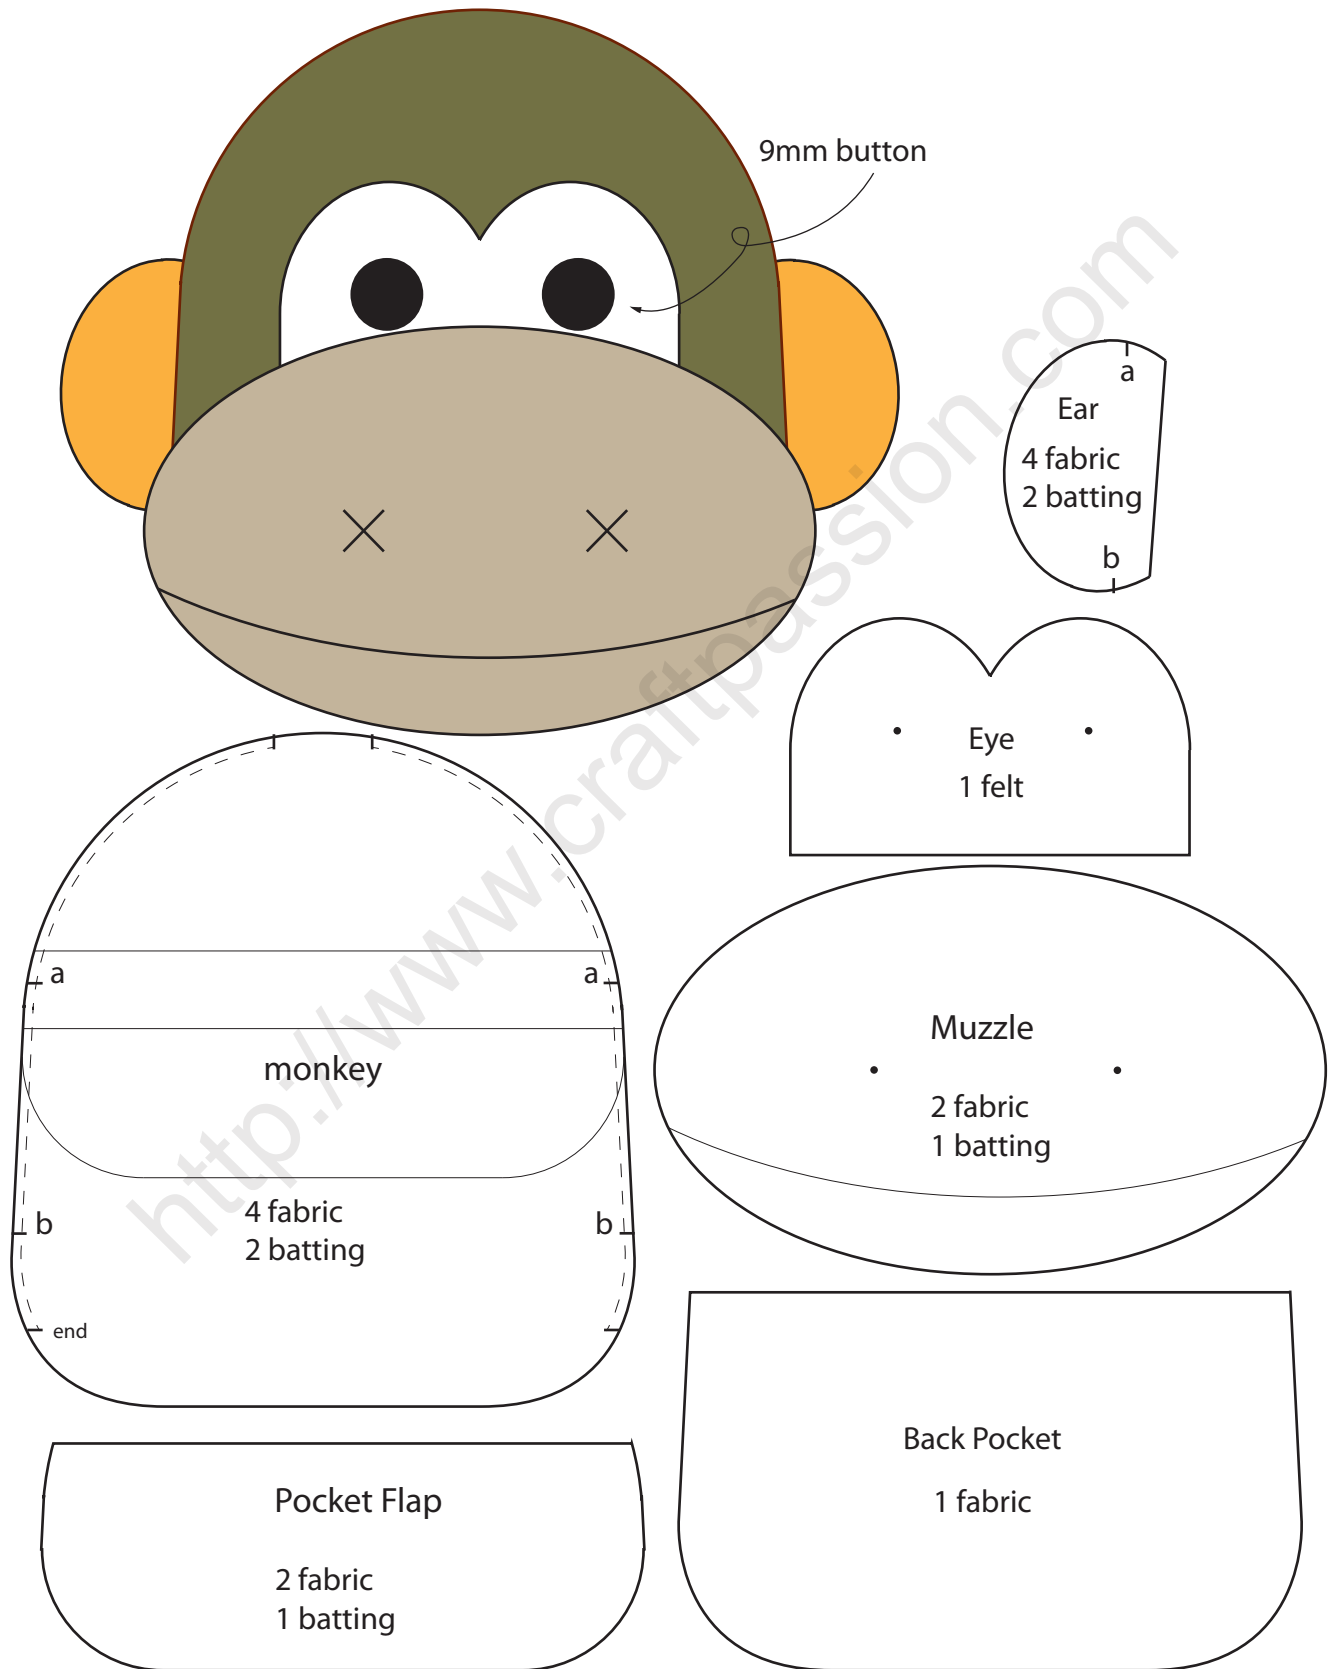

Nana Monkey Key Pouch Template

Sewing details @ <http://www.craftpassion.com/?p=39362>

Copyright © craftpassion.com
Meant for hobby and personal use only.
Do not sell this free pattern.

2"
check your printing scale here