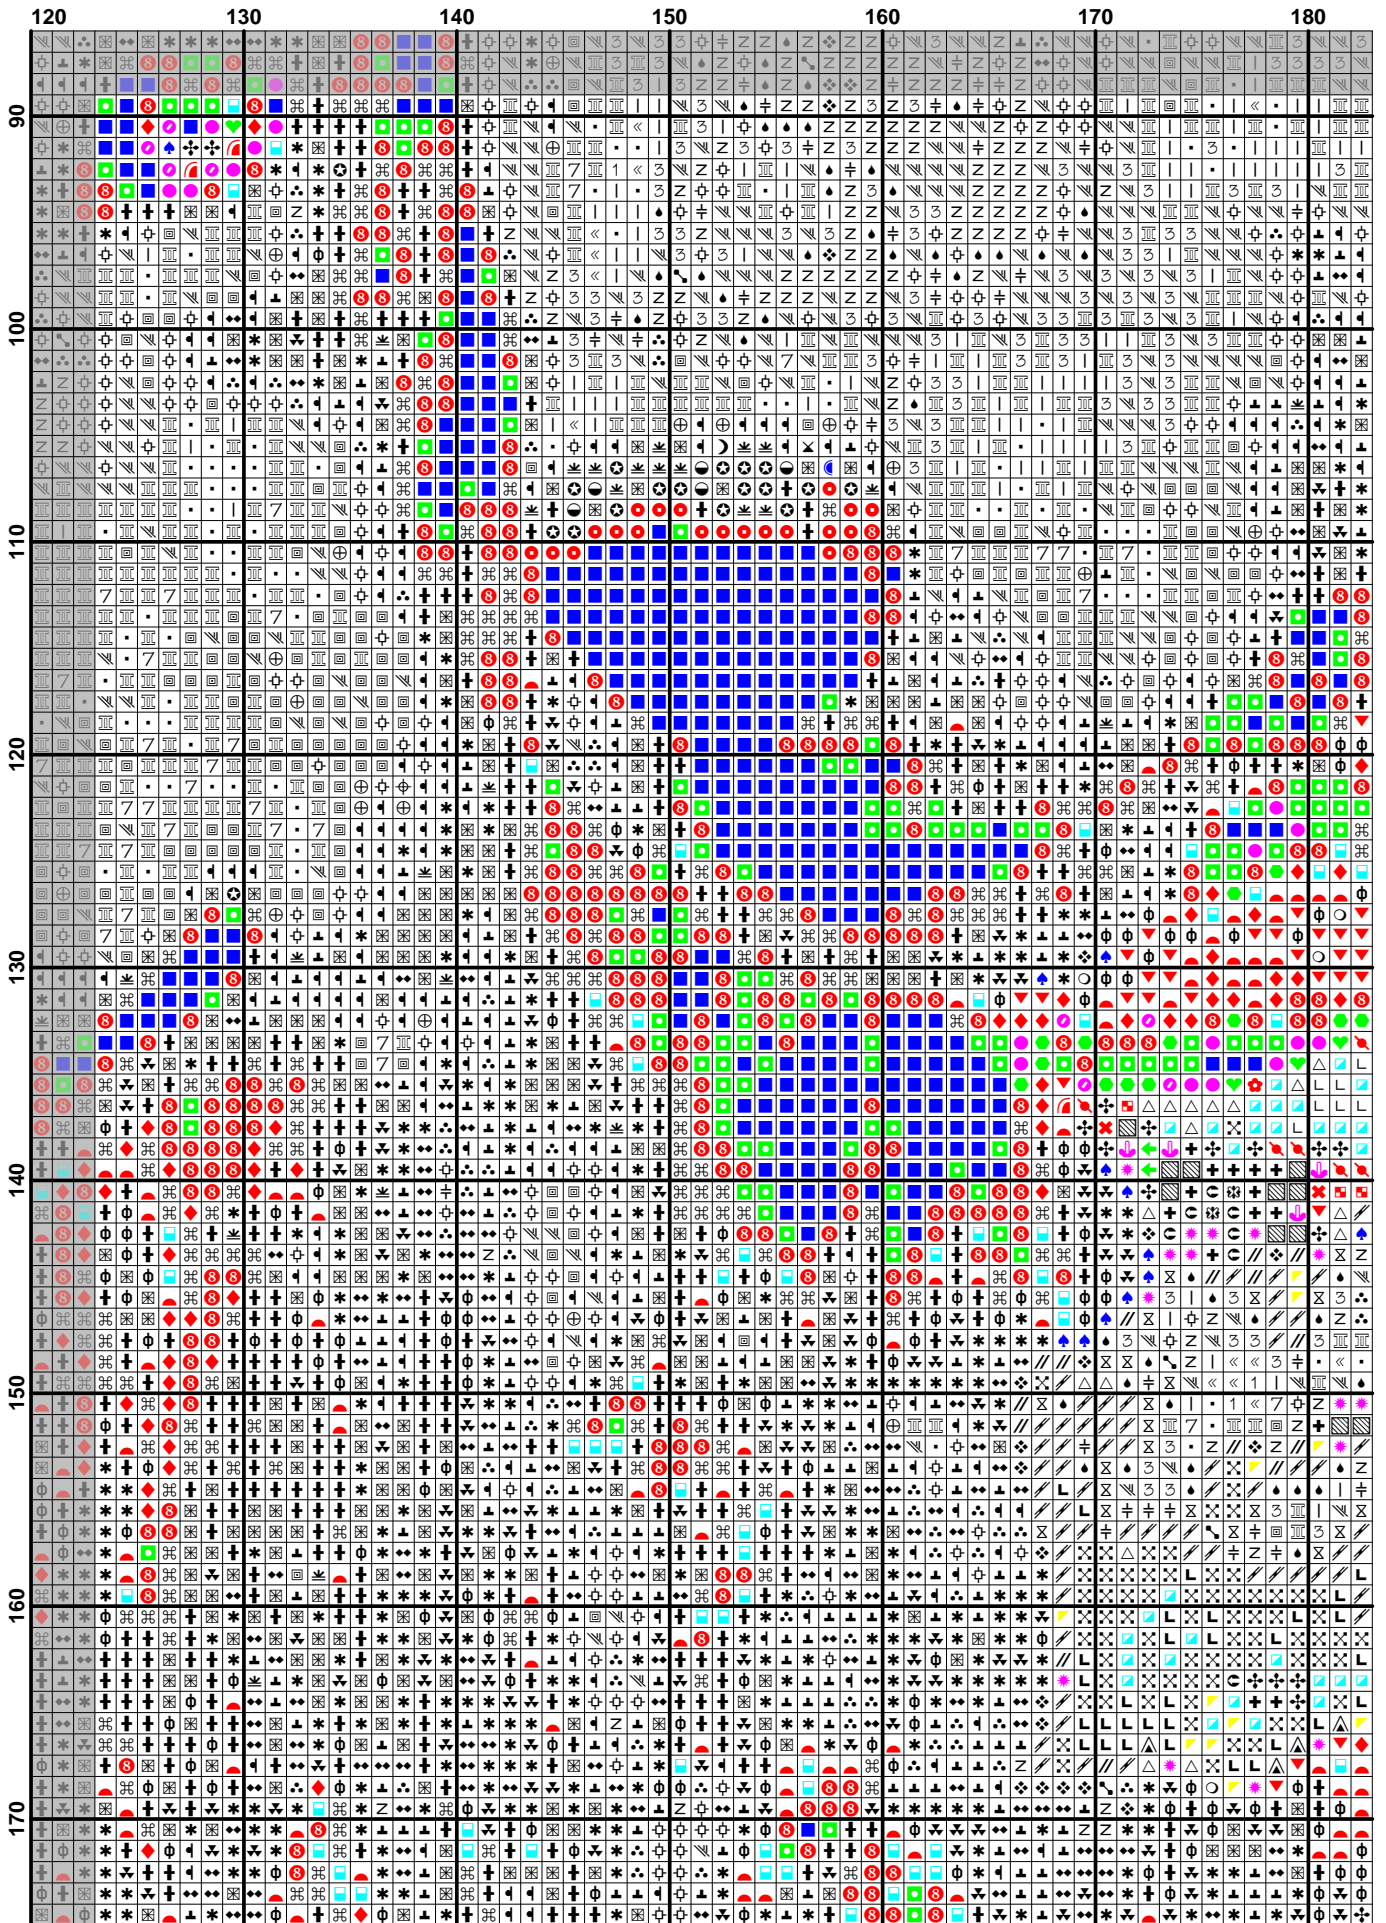

60	70	80	90	100	110	120	130	140	150	160	170

	60	70	80	90	100	110	120
180							
190							
200							

Pattern Name: "Снежные волки"
Designed By: Lucie Bilodeau
Company: ХИМЕРА
Fabric: Aida 18, White
 270w X 200h Stitches
Size(s): 18 Count, 38.10w X 28.22h cm
 16 Count, 42.86w X 31.75h cm
 14 Count, 48.99w X 36.29h cm
 25 Count, 27.43w X 20.32h cm

Floss Used for Full Stitches:

Symbol	Strands	Type	Number	Color
	2	DMC	152	Shell Pink-MD LT
	2	DMC	156	Blue Violet-MD LT
	2	DMC	158	Cornflower Blue-MD VY DK
	2	DMC	159	Gray Blue-LT
	2	DMC	160	Gray Blue-MD
	2	DMC	161	Gray Blue
	2	DMC	168	Pewter-VY LT
	2	DMC	224	Shell Pink-VY LT
	2	DMC	225	Shell Pink-UL VY LT
	2	DMC	300	Mahogany-VY DK
	2	DMC	310	Black
	2	DMC	317	Pewter Gray
	2	DMC	318	Steel Gray-LT
	2	DMC	400	Mahogany-DK
	2	DMC	413	Pewter Gray-DK
	2	DMC	414	Steel Gray-DK
	2	DMC	415	Pearl Gray
	2	DMC	437	Tan-LT
	2	DMC	451	Shell Gray-DK
	2	DMC	453	Shell Gray-LT
	2	DMC	498	Christmas Red-DK
	2	DMC	524	Fern Green-VY LT
	2	DMC	612	Drab Brown-LT
	2	DMC	646	Beaver Gray-DK
	2	DMC	647	Beaver Gray-MD
	2	DMC	648	Beaver Gray-LT
	2	DMC	680	Old Gold-DK
	2	DMC	730	Olive Green-VY DK
	2	DMC	731	Olive Green-DK
	2	DMC	732	Olive Green
	2	DMC	733	Olive Green-MD
	2	DMC	738	Tan-VY LT
	2	DMC	741	Tangerine-MD
	2	DMC	762	Pearl Gray-VY LT
	2	DMC	779	Cocoa-DK
	2	DMC	781	Topaz-VY DK
	2	DMC	782	Topaz-DK
	2	DMC	792	Cornflower Blue-DK
	2	DMC	793	Cornflower Blue-MD
	2	DMC	794	Cornflower Blue-LT
	2	DMC	801	Coffee Brown-DK
	2	DMC	819	Baby Pink-LT
	2	DMC	831	Golden Olive-MD
	2	DMC	833	Golden Olive-LT
	2	DMC	844	Beaver Brown-UL DK
	2	DMC	900	Burnt Orange-DK
	2	DMC	918	Red Copper-DK
	2	DMC	919	Red Copper