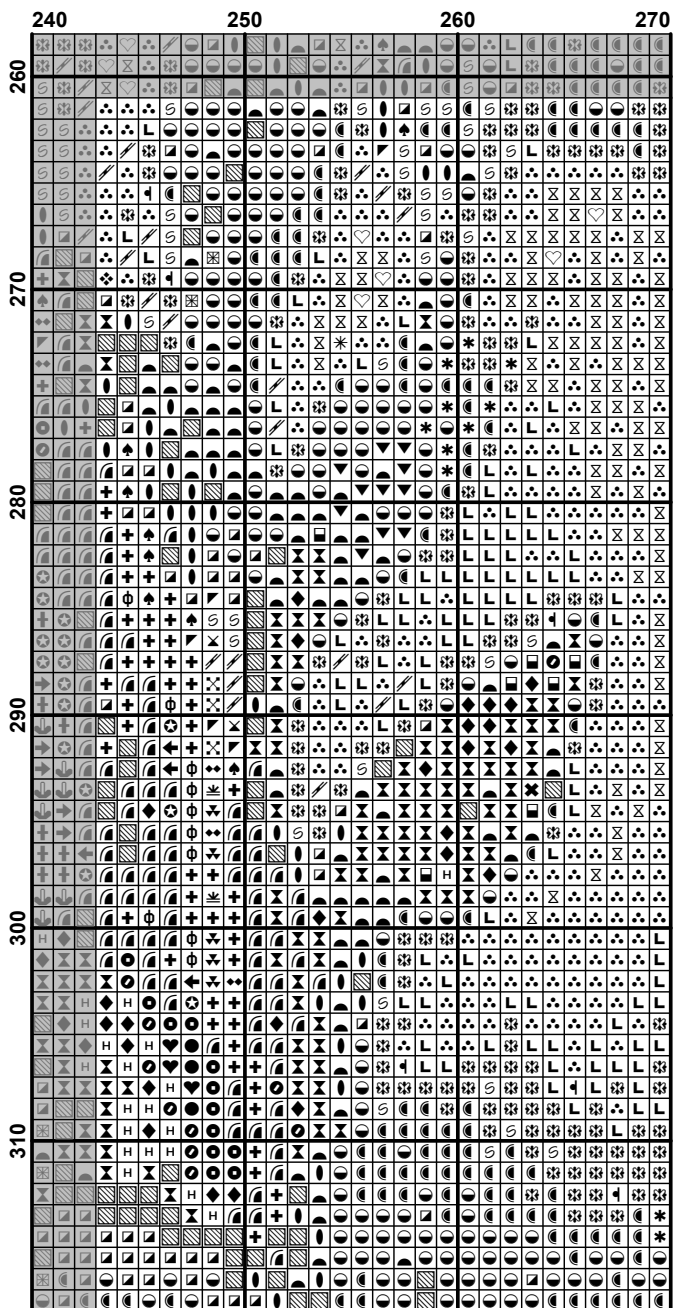

XUMEDA

По картине художника Wendy Ng

"Цветочная фея"

Finished Design Size 270w X 318h Stitches

2016 г.

Pattern Name: "Цветочная леди"

Designed By: Wendy Ng

Company: ХИМЕРА

Fabric: Aida 18, White

270w X 318h Stitches

Size(s): 18 Count, 38.10w X 44.87h cm

16 Count, 42.86w X 50.48h cm

14 Count, 48.99w X 57.69h cm

25 Count, 27.43w X 32.31h cm

Floss Used for Full Stitches:

Symbol	Strands	Type	Number	Color
	2	DMC	152	Shell Pink-MD LT
	2	DMC	154	Grape-VY DK
	2	DMC	156	Blue Violet-MD LT
	2	DMC	158	Cornflower Blue-MD VY DK
	2	DMC	159	Gray Blue-LT
	2	DMC	160	Gray Blue-MD
	2	DMC	161	Gray Blue
	2	DMC	208	Lavender-VY DK
	2	DMC	209	Lavender-DK
	2	DMC	223	Shell Pink-LT
	2	DMC	310	Black
	2	DMC	315	Antique Mauve-VY DK
	2	DMC	327	Lavender-VY DK
	2	DMC	333	Blue Violet-VY DK
	2	DMC	334	Baby Blue-MD
	2	DMC	341	Blue Violet-LT
	2	DMC	550	Violet-VY DK
	2	DMC	718	Plum
	2	DMC	758	Terra Cotta-VY LT
	2	DMC	791	Cornflower Blue-VY DK
	2	DMC	792	Cornflower Blue-DK
	2	DMC	793	Cornflower Blue-MD
	2	DMC	794	Cornflower Blue-LT
	2	DMC	796	Royal Blue-DK
	2	DMC	797	Royal Blue
	2	DMC	798	Delft Blue-DK
	2	DMC	803	Baby Blue-UL VY DK
	2	DMC	820	Royal Blue-VY DK
	2	DMC	823	Navy Blue-DK
	2	DMC	838	Beige Brown-VY DK
	2	DMC	918	Red Copper-DK
	2	DMC	919	Red Copper
	2	DMC	920	Copper-MD
	2	DMC	921	Copper
	2	DMC	922	Copper-LT
	2	DMC	930	Antique Blue-DK
	2	DMC	931	Antique Blue-MD
	2	DMC	932	Antique Blue-LT
	2	DMC	939	Navy Blue-VY DK
	2	DMC	950	Desert Sand-LT
	2	DMC	958	Sea Green-DK
	2	DMC	959	Sea Green-MD
	2	DMC	3042	Antique Violet-LT
	2	DMC	3064	Desert Sand
	2	DMC	3607	Plum-LT
	2	DMC	3721	Shell Pink-DK
	2	DMC	3722	Shell Pink-MD
	2	DMC	3726	Antique Mauve-DK