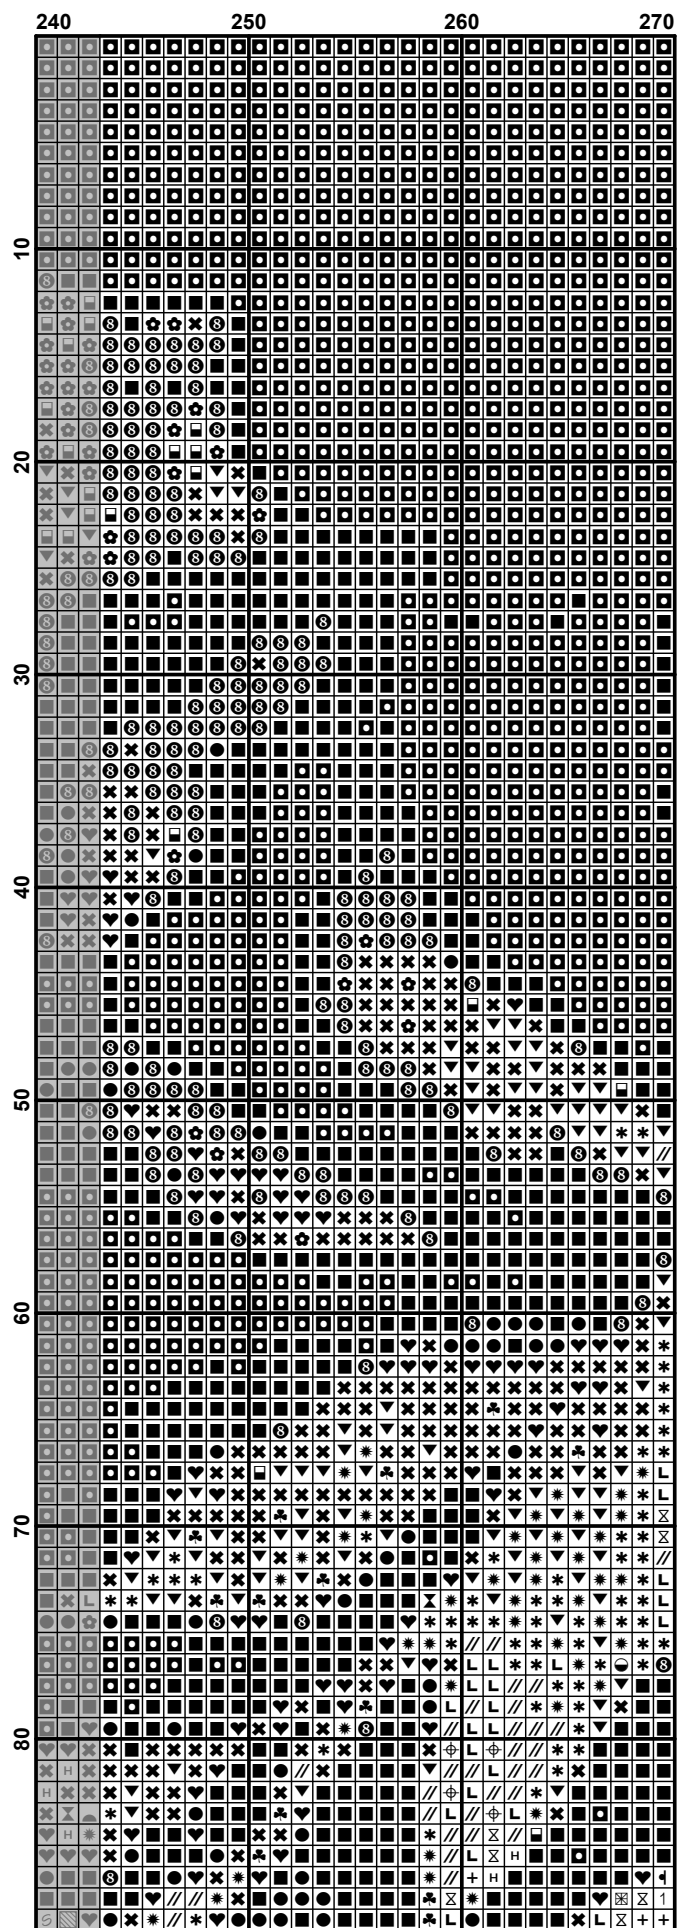

XUMEDA

По картине художника Wendy Ng

"Цветочная фея"

Finished Design Size 270w X 318h Stitches

2016 г.

Pattern Name: "Цветочная леди"

Designed By: Wendy Ng

Company: ХИМЕРА

Fabric: Aida 18, White

270w X 318h Stitches

Size(s): 18 Count, 38.10w X 44.87h cm

16 Count, 42.86w X 50.48h cm

14 Count, 48.99w X 57.69h cm

25 Count, 27.43w X 32.31h cm

Floss Used for Full Stitches:

Symbol	Strands	Type	Number	Color
	2	DMC	152	Shell Pink-MD LT
	2	DMC	154	Grape-VY DK
	2	DMC	156	Blue Violet-MD LT
	2	DMC	158	Cornflower Blue-MD VY DK
	2	DMC	159	Gray Blue-LT
	2	DMC	160	Gray Blue-MD
	2	DMC	161	Gray Blue
	2	DMC	208	Lavender-VY DK
	2	DMC	209	Lavender-DK
	2	DMC	223	Shell Pink-LT
	2	DMC	310	Black
	2	DMC	315	Antique Mauve-VY DK
	2	DMC	327	Lavender-VY DK
	2	DMC	333	Blue Violet-VY DK
	2	DMC	334	Baby Blue-MD
	2	DMC	341	Blue Violet-LT
	2	DMC	550	Violet-VY DK
	2	DMC	718	Plum
	2	DMC	758	Terra Cotta-VY LT
	2	DMC	791	Cornflower Blue-VY DK
	2	DMC	792	Cornflower Blue-DK
	2	DMC	793	Cornflower Blue-MD
	2	DMC	794	Cornflower Blue-LT
	2	DMC	796	Royal Blue-DK
	2	DMC	797	Royal Blue
	2	DMC	798	Delft Blue-DK
	2	DMC	803	Baby Blue-UL VY DK
	2	DMC	820	Royal Blue-VY DK
	2	DMC	823	Navy Blue-DK
	2	DMC	838	Beige Brown-VY DK
	2	DMC	918	Red Copper-DK
	2	DMC	919	Red Copper
	2	DMC	920	Copper-MD
	2	DMC	921	Copper
	2	DMC	922	Copper-LT
	2	DMC	930	Antique Blue-DK
	2	DMC	931	Antique Blue-MD
	2	DMC	932	Antique Blue-LT
	2	DMC	939	Navy Blue-VY DK
	2	DMC	950	Desert Sand-LT
	2	DMC	958	Sea Green-DK
	2	DMC	959	Sea Green-MD
	2	DMC	3042	Antique Violet-LT
	2	DMC	3064	Desert Sand
	2	DMC	3607	Plum-LT
	2	DMC	3721	Shell Pink-DK
	2	DMC	3722	Shell Pink-MD
	2	DMC	3726	Antique Mauve-DK