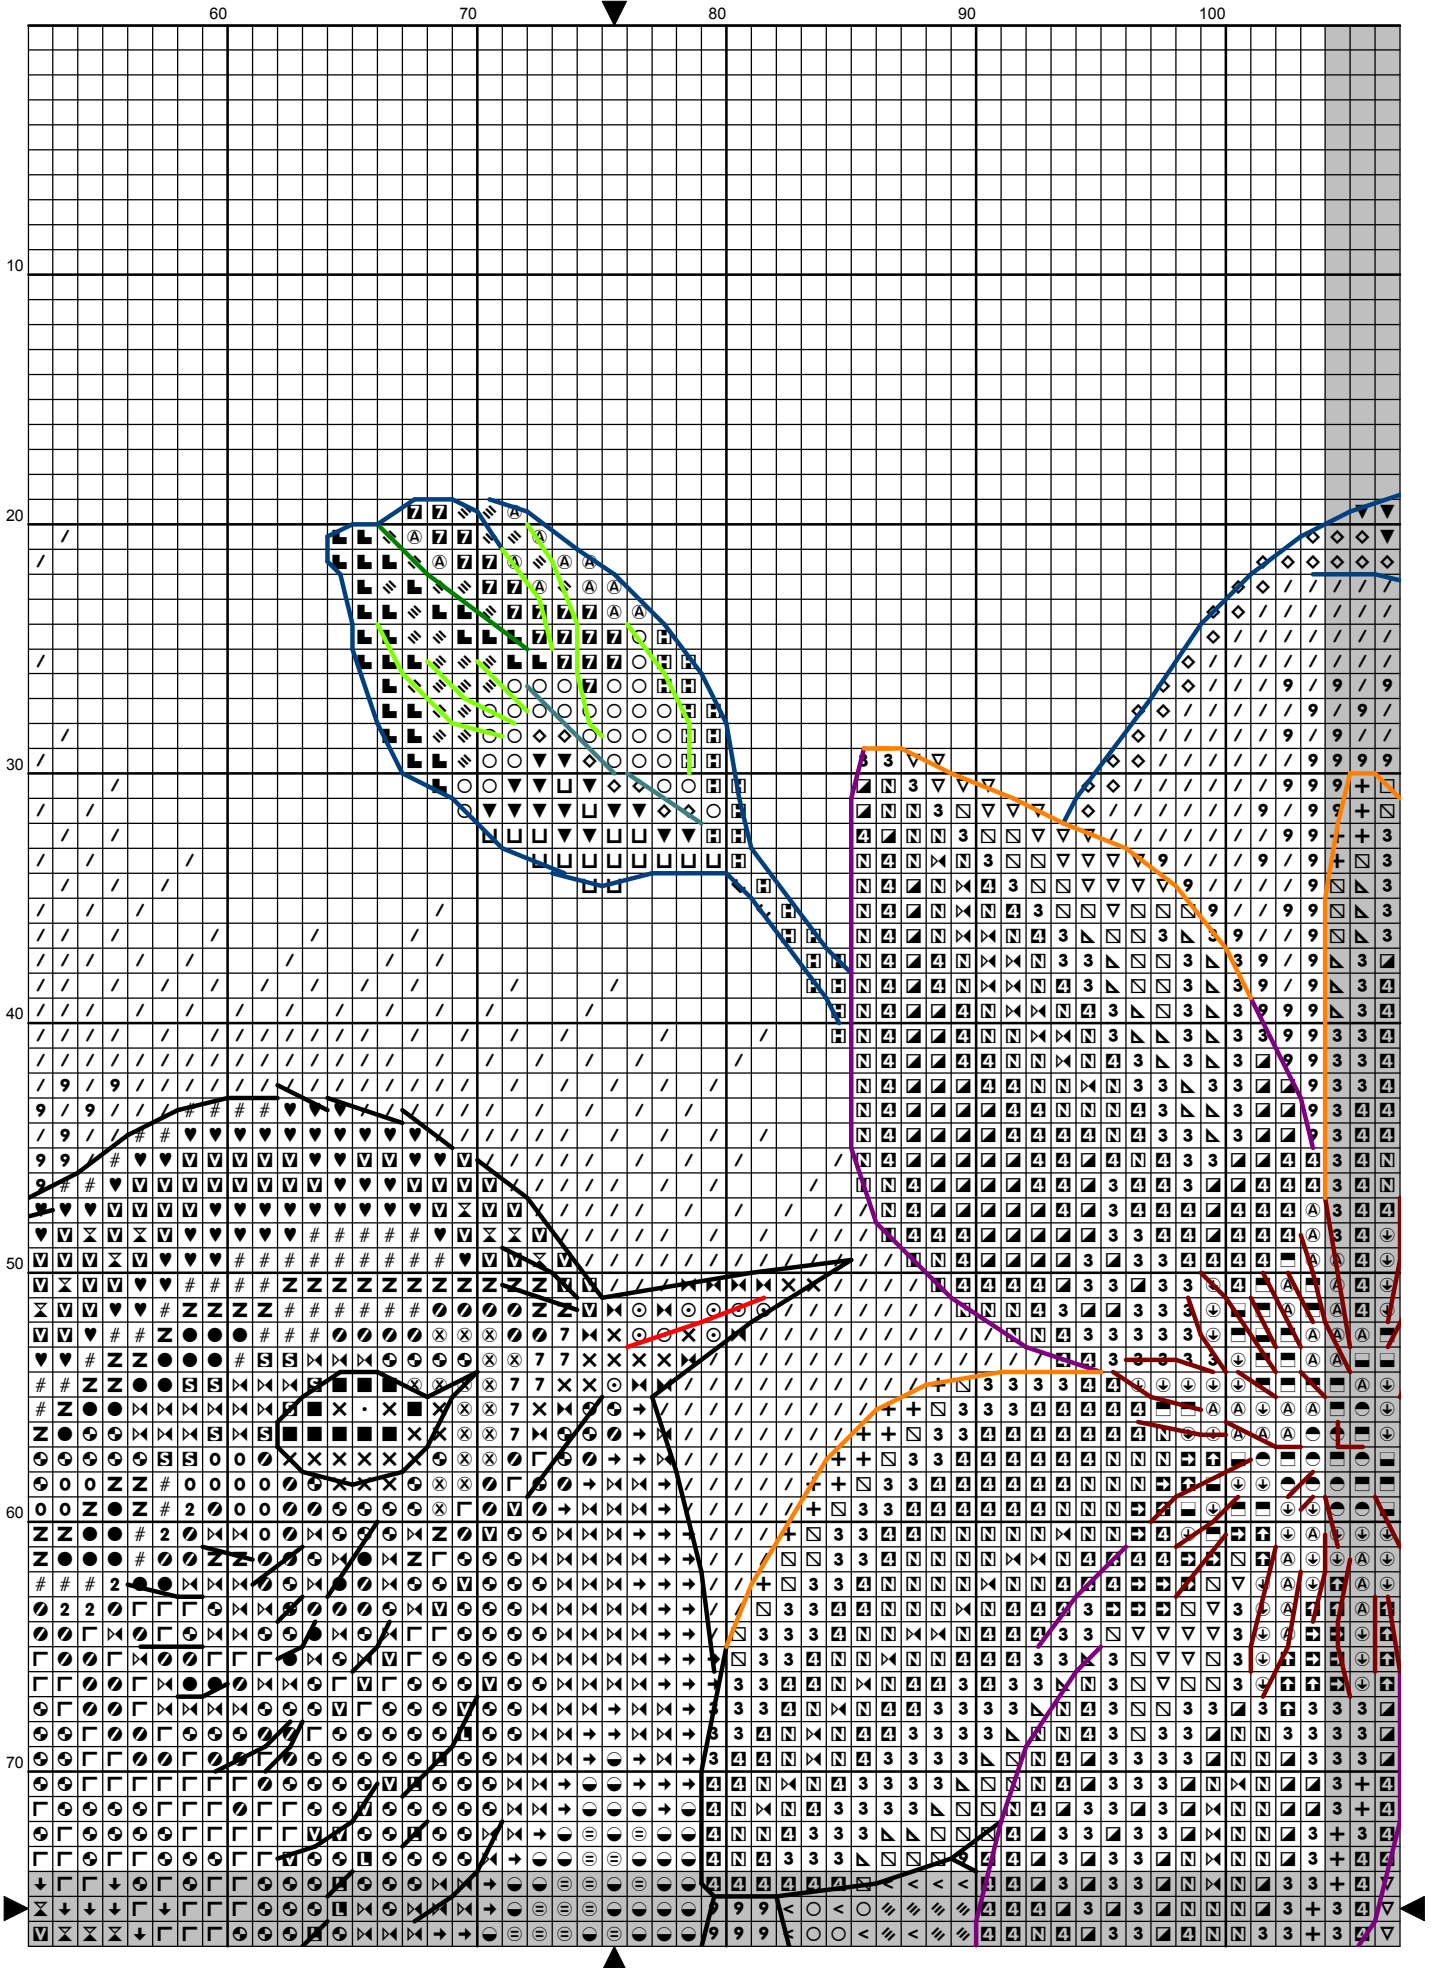

**И, как автор, прошу не копировать ее в коммерческих целях и не выкладывать в интернет.
Спасибо за понимание!**

This is a complex grid-based puzzle, likely a crossword or a similar logic puzzle. The grid is 150 rows high and 50 columns wide. The top row is numbered 10, 20, 30, 40, and 50. The left side of the grid is numbered 80, 90, 100, 110, 120, 130, 140, and 150. The grid contains various symbols, including numbers (1-9), letters (A-Z), and geometric shapes (squares, circles, triangles, diamonds). A prominent blue outline of a klematis flower is drawn over the grid, starting from the top left and extending towards the bottom right. There are also several other colored lines: a purple line, a red line, and a black line, all of which appear to be paths or boundaries within the puzzle. The puzzle is titled 'Klematis' and is by Inna Peshkova.