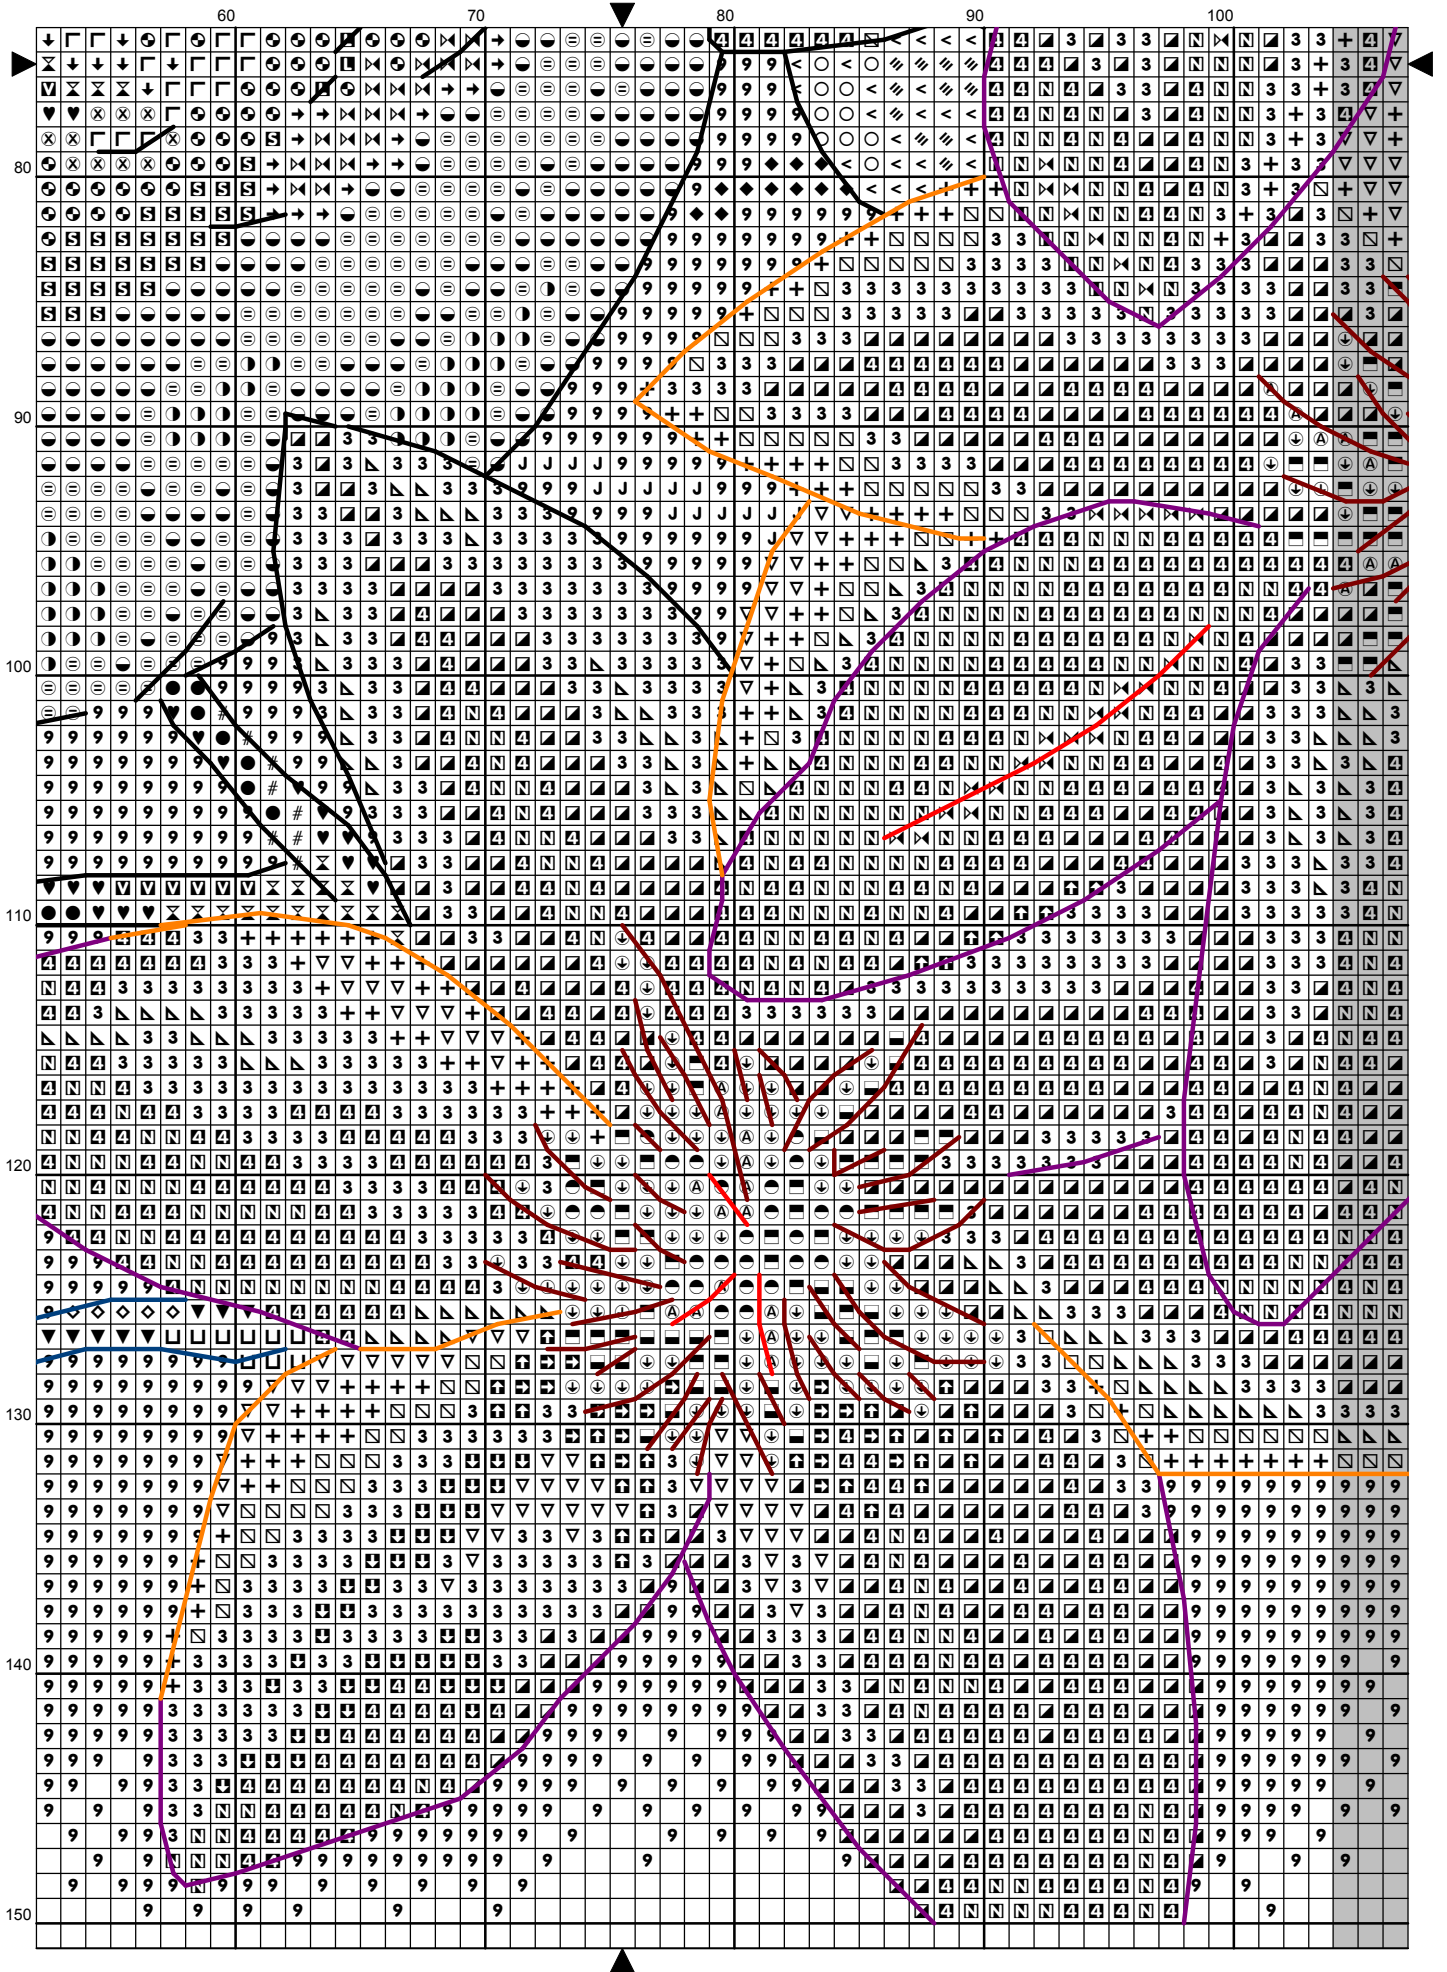

**И, как автор, прошу не копировать ее в коммерческих целях и не выкладывать в интернет.
Спасибо за понимание!**

This is a complex grid-based puzzle, likely a crossword or a similar logic puzzle. The grid is 150 rows high and 50 columns wide. The top row is numbered 10, 20, 30, 40, and 50. The left side of the grid is numbered 80, 90, 100, 110, 120, 130, 140, and 150. The grid contains various symbols, including numbers (1-9), letters (A-Z), and geometric shapes (squares, circles, triangles, diamonds). A prominent blue outline of a klematis flower is drawn over the grid, starting from the top left and extending towards the bottom right. There are also several other colored lines: a purple line, a red line, and a black line, all of which appear to be paths or boundaries within the puzzle. The puzzle is titled 'Klematis' and is by Inna Peshkova.