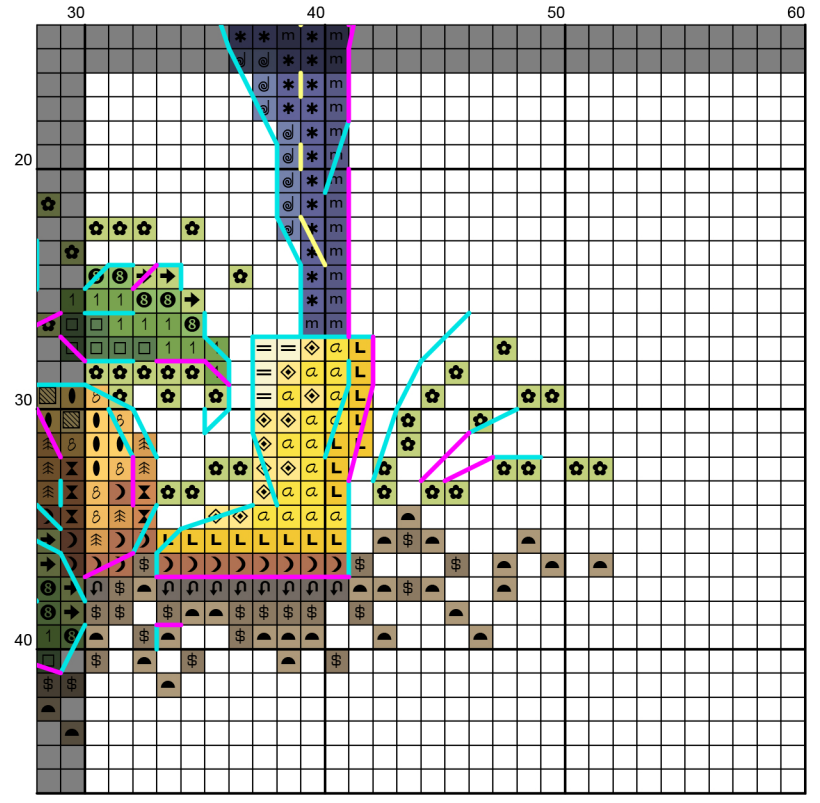

Backstitch

<u>Sym</u>	<u>Strand of thread</u>	<u>N°</u>
	1	414
	2	414
	2	728
	1	728
	1	3799
	2	3799
	2	3865*

Half Cross Stitches

<u>Sym</u>	<u>Strand of thread</u>	<u>N°</u>
	1	16
	2	611
	1	612
	2	3787

* - You can change to number 159 if the fabric is white.

Length of Thread

16	158	159	160	307	321	414	415	437	444	498	611	612
1pcs	1pcs	1pcs	1pcs	1pcs	1pcs	1pcs	1pcs	1pcs	1pcs	1pcs	1pcs	1pcs
(0.6m)	(0.6m)	(0.1m)	(0.1m)	(0.5m)	(0.4m)	(0.2m)	(0.2m)	(0.3m)	(0.4m)	(0.5m)	(0.4m)	(0.2m)
642	648	704	712	727	728	738	739	743	744	746	762	
1pcs	1pcs	1pcs	1pcs	1pcs	1pcs	1pcs	1pcs	1pcs	1pcs	1pcs	1pcs	
(0.1m)	(0.1m)	(0.4m)	(0.2m)	(0.4m)	(1.6m)	(0.9m)	(0.3m)	(0.7m)	(0.3m)	(0.3m)	(0.4m)	
783	792	793	814	904	906	976	3024	3787	3799	3826	3865	
1pcs	1pcs	1pcs	1pcs	1pcs	1pcs	1pcs	1pcs	1pcs	1pcs	1pcs	1pcs	
(1m)	(1.2m)	(0.7m)	(0.2m)	(0.4m)	(0.5m)	(0.7m)	(0.1m)	(0.3m)	(2.8m)	(0.6m)	(1.8m)	

Sweet Annet

50

40

30

20

10

10

20

Lively Grannies are gardening

50

40

30

20

10

10

20