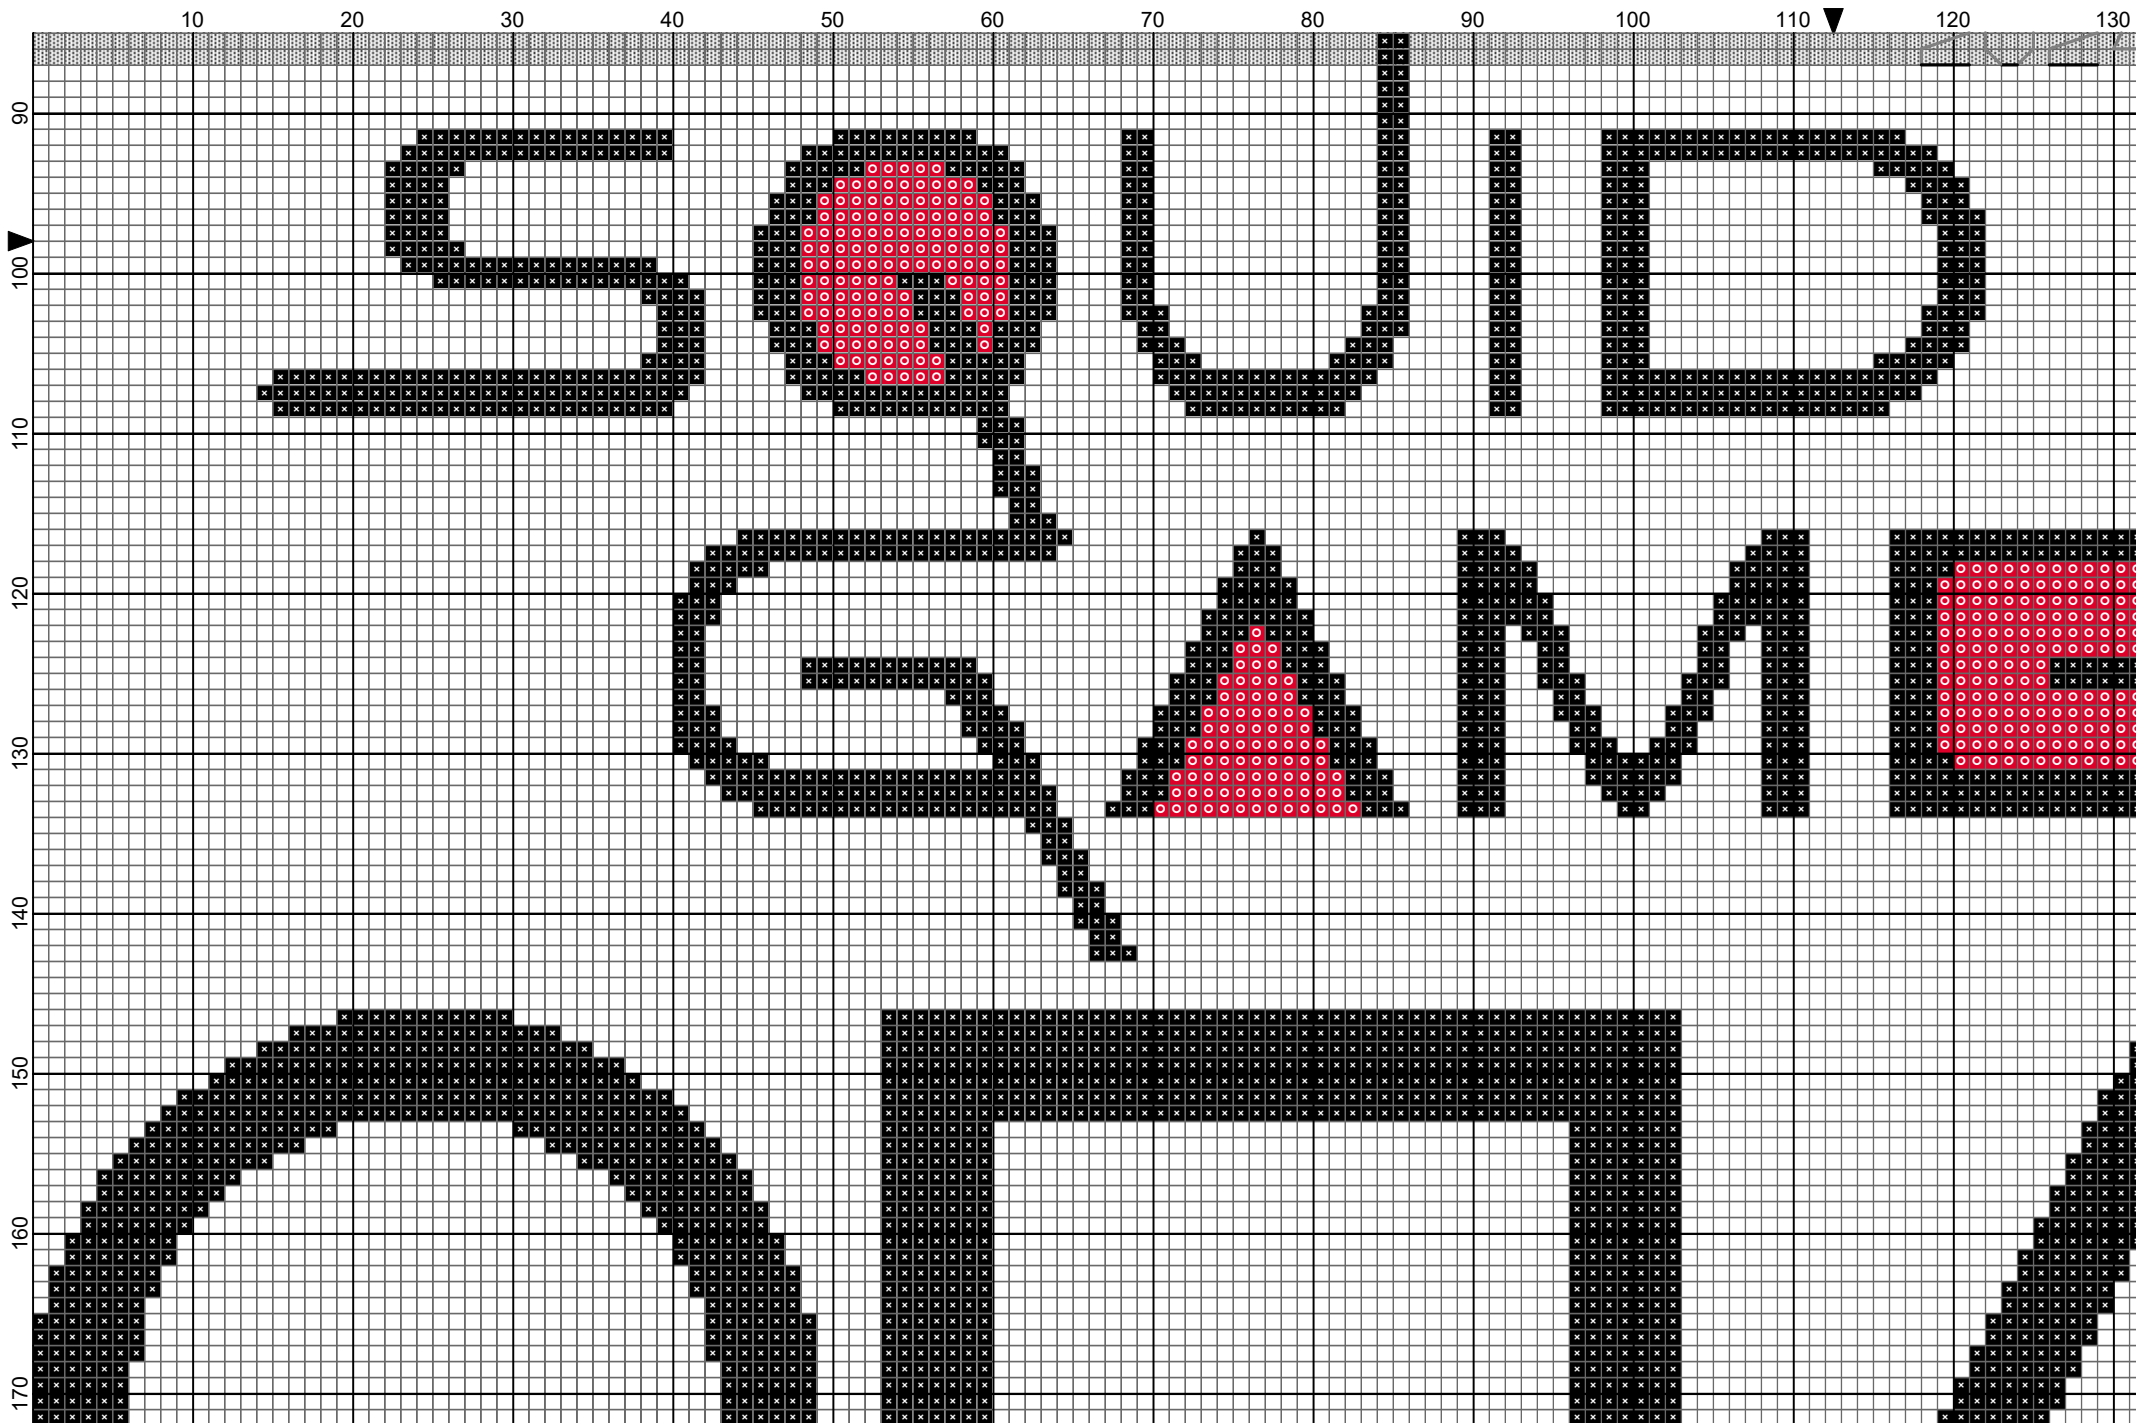

## Legend:

-  DMC-666
-  DMC-796
-  DMC-701
-  DMC-444
-  DMC-310
- Backstitches:  
 DMC-310

Non solo Punto Croce di Natalia, Licensed to: DMC Pattern Pieces

# Squid game by Natalia

Non solo Punto Croce di Natalia, Licensed to: DMC Pattern Pleces

Non solo Punto Croce di Natalia, Licensed to: DMC Pattern Pieces

## Legend:

  [2] DMC-666 ANC-46 GAM-0119 christmas red - br (1462 stitches, 0,6 skeins)  
  [2] DMC-796 ANC-134 GAM-0083 royal blue - dk (404 stitches, 0,2 skeins)  
  [2] DMC-701 ANC-245 GAM-0321 christmas green - lt (648 stitches, 0,3 skeins)

## Backstitch Lines:

 DMC-310 black (14,30 inches, 2,3 skeins)